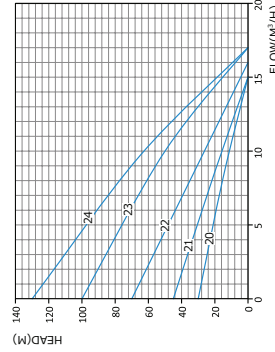

4" 6" DC SS IMPELLER SOLAR PUMP

Material Of Pump

- Outlet/connection fitting: 304 stainless steel
- Cylinder: brass/stainless steel
- Pump body: 304 stainless steel
- Impeller: 304 stainless steel
- Pump cable: 2M
- Oil cooling
- DC MPPT function controller
- 2 years warranty