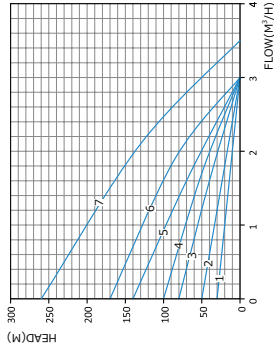

4" 6" DC SS IMPELLER SOLAR PUMP

Material Of Pump

- Outlet/connection fitting: 304 stainless steel
- Cylinder: brass/stainless steel
- Pump body: 304 stainless steel
- Impeller: 304 stainless steel
- Pump cable: 2M
- Oil cooling
- DC MPPT function controller
- 2 years warranty