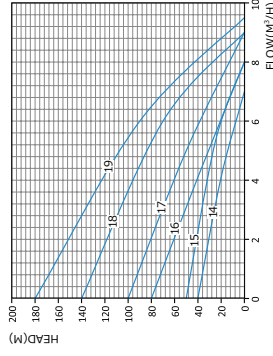

4" 6" DC SS IMPELLER SOLAR PUMP

Material Of Pump

- Outlet/connection fitting: 304 stainless steel
- Cylinder: brass/stainless steel
- Pump body: 304 stainless steel
- Impeller: 304 stainless steel
- Pump cable: 2M
- Oil cooling
- DC MPPT function controller
- 2 years warranty