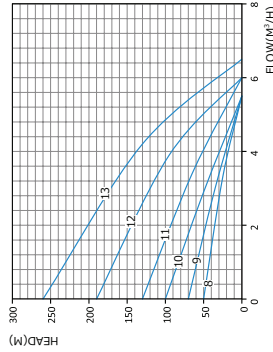

4" 6" DC SS IMPELLER SOLAR PUMP

Material Of Pump

- Outlet/connection fitting: 304 stainless steel
- Cylinder: brass/stainless steel
- Pump body: 304 stainless steel
- Impeller: 304 stainless steel
- Pump cable: 2M
- Oil cooling
- DC MPPT function controller
- 2 years warranty